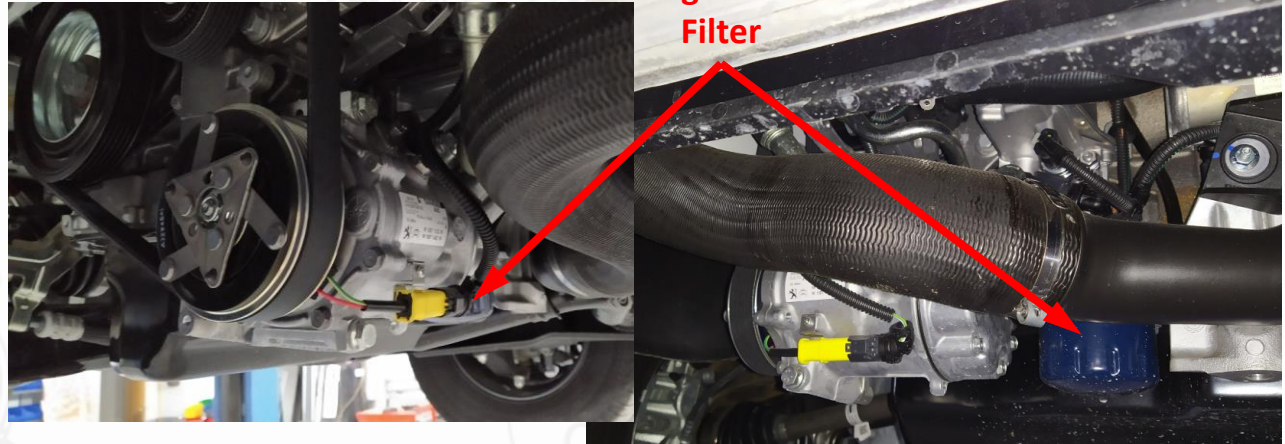

PSA / FIAT 2.2

SB23060061 // Different engines 2.2

PSA Engine – 2.179 cc

KC15050390

FIAT Engine – 2.184 cc

KC21020514

PSA / FIAT 2.2

SB23060061 // Different engines 2.2

PSA ENGINE – DW12

PSA vertical position
Front location, rear of A/C
compressor

KC15050390

FIAT ENGINE – 2.2

MultiJet 3

(Engine Code – 46349131)

FIAT horizontal position Location
at the rear of the engine, on the
wheel axle